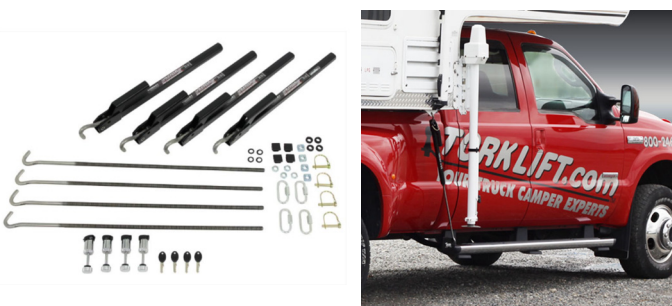

- » No.1 selling quick disconnect turnbuckle in the world
- » Connects and disconnects in seconds
- » Quick release handle for easy tool-free operation
- » Spring-loaded design ensures a safe ride
- » 100% aircraft grade aluminium and stainless steel
- » Legendary Lifetime Warranty
- » Proudly made in the USA
- » 4 turnbuckles included with all accessories